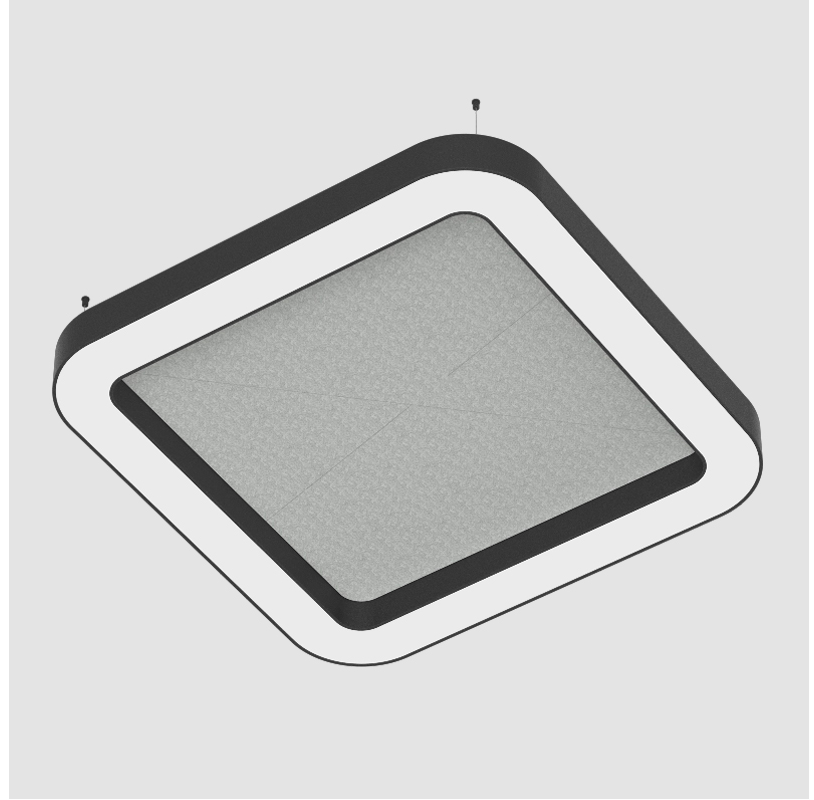

GENERAL

Series: Quantum Acoustic
Partner: Prolicht
Division: Architectural
Installation: Suspension
Product Type: Acoustic
Mounting Location: Ceiling
Light Distribution: Direct

PHYSICAL

Shape: Round
Length (mm): 1400
Length (in): 55 1/8
Width (mm): 1400
Width (in): 55 1/8
Height (mm): 120
Height (in): 4 3/4

Diffuser: [PMMA - Opal / Micro-Prism](#)
Fixture Finish: [SSR / BKV / CWI / CRY / HAB / UFT / ITA / RUA / FTG / MYG / LOD / PUS / FRO / FUP / KIA / POP / BLS / SPG / MEY / GOH / CHC / COM / ABZ / JAG / OBR / MOS / ROR](#)

Acoustic Finish: [SFW / CYW / SEE / SYN / MTS / PMB / TTN / CYB / STO / DPE / BES / SHB / ARE / ANE / VRD / CRF](#)

Fixture Material: Aluminum
Primary Material: Acoustic
Cable Details: 2000mm / 78 3/4" or 6000mm / 236 1/4" Transparent Cable

ELECTRICAL

Lamp Type: LED (Zhaga Standard)
Input Wattage (W): 78.3
Total Output Wattage (W): 71.2
Dimming: [Tri-Mode (Non-Dimming and Phase Dimming (120Vac only) and 0-10V Dimming)](#)
Driver Included: Yes
Driver Location: Integrated
Driver Class: Class 2
Input Voltage (V): 120

LED

Color Temperature (°K): [2700 / 3000 / 3500 / 4000](#)
Max. Delivered Lumen (lm): 6639 / 6871 / 8068 / 6985
Nominal Lumen (lm): 10213 / 6871 / 12412 / 10747
CRI: >90 CRI
Lamp Life (hrs): 50000

OPTICAL

RATINGS AND CERTIFICATIONS

Certified By: CSA Certified to UL and CSA Standards
IP rating: IP20