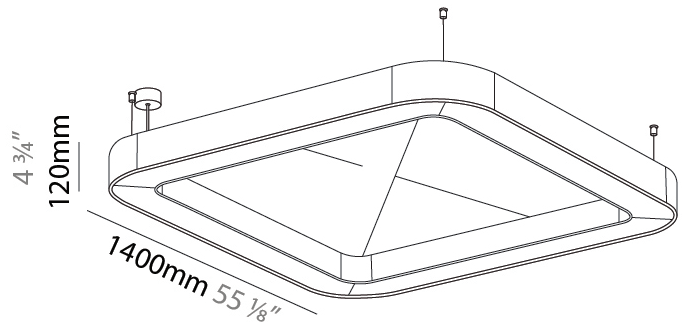

GENERAL

Series: Quantum Acoustic
Partner: Prolicht
Division: Architectural
Installation: Suspension
Product Type: Acoustic
Mounting Location: Ceiling
Light Distribution: Direct / Indirect

PHYSICAL

Shape: Round
Length (mm): 1400
Length (in): 55 7/8
Width (mm): 1400
Width (in): 55 7/8
Height (mm): 120
Height (in): 4 3/4

Diffuser: [PMMA - Opal / Micro-Prism](#)
Fixture Finish: [SSR / BKV / CWI / CRY / HAB / UFT / ITA / RUA / FTG / MYG / LOD / PUS / FRO / FUP / KIA / POP / BLS / SPG / MEY / GOH / CHC / COM / ABZ / JAG / OBR / MOS / ROR](#)

Acoustic Finish: [SFW / CYW / SEE / SYN / MTS / PMB / TTN / CYB / STO / DPE / BES / SHB / ARE / ANE / VRD / CRF](#)

Fixture Material: Aluminum
Primary Material: Acoustic
Cable Details: 2000mm / 78 3/4" or 6000mm / 236 1/4" Transparent Cable

ELECTRICAL

Lamp Type: LED (Zhaga Standard)
Input Wattage (W): 117.5
Total Output Wattage (W): 106.3
Dimming: [Tri-Mode (Non-Dimming and Phase Dimming (120Vac only) and 0-10V Dimming)](#)
Driver Included: Yes
Driver Location: Integrated
Driver Class: Class 2
Input Voltage (V): 120 - 277

LED

Color Temperature (°K): [2700 / 3000 / 3500 / 4000](#)
Max. Delivered Lumen (lm): Max 11338
Nominal Lumen (lm): Max 17519
CRI: >90 CRI
Lamp Life (hrs): 50000

OPTICAL

RATINGS AND CERTIFICATIONS

Certified By: CSA Certified to UL and CSA Standards
IP rating: IP20